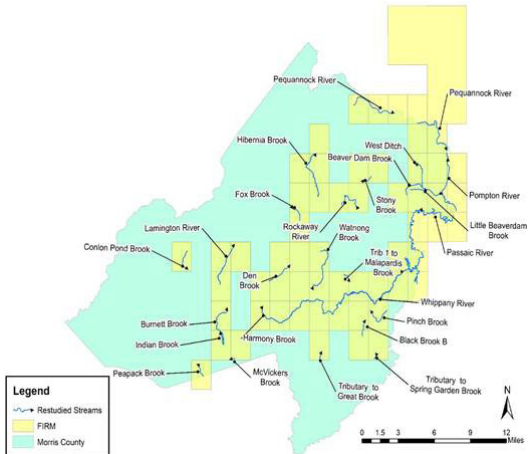

MORRIS COUNTY

FLOOD MAP OPEN HOUSE MEETING

Flood maps for Morris County have been updated to better reflect current flood risk.

Stop by any time between **4:00 p.m.** and **8:00 p.m.** on **Wednesday, November 8, 2017** to learn how the revised maps may affect the flood insurance requirement for your home or business.

Please bring your elevation certificate and flood insurance policy, if available.

Public Safety Training Academy Gymnasium

500 W. Hanover Avenue
Morristown, NJ 07960

RSVP here: <http://bit.ly/2yS2Alx>

FEMA